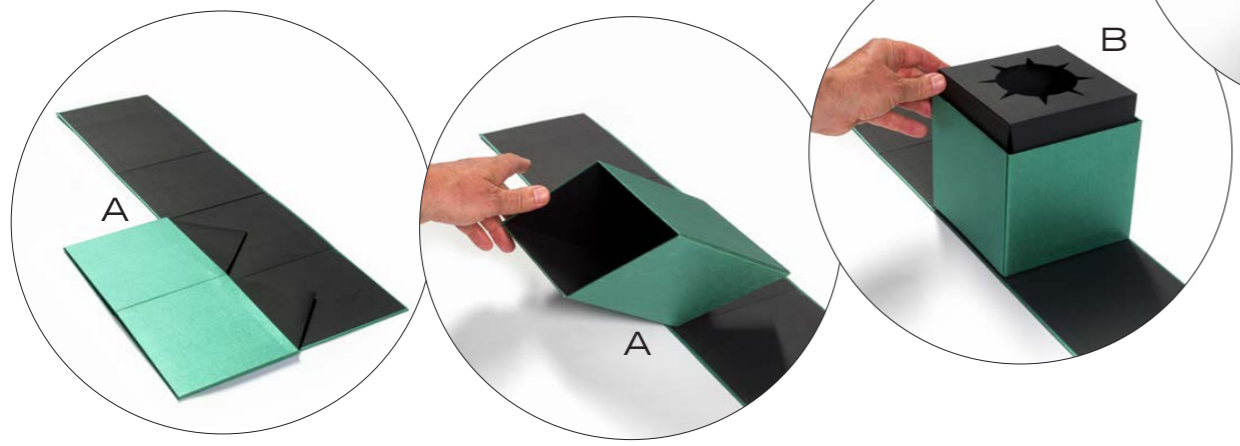

by *Lisa Perren*

LUXURY GIFTBOX

for medium plus apple / pear / pomegranate

BULL & STEIN®

weight 288g incl. Guarantee Certificate

luxury giftbox

For an elegant exclusive packaging-solution.
 Including Guarantee Certificate with
 gold-stamped signature of the Brazilian
 artist, Lisa Pappon.
 € 5,80/ unit (dozen)