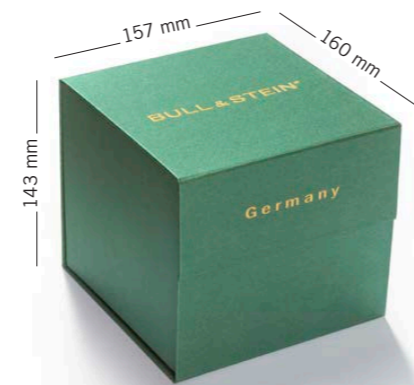

by *Lisa Perren*

LUXURY GIFTBOX

for medium plus apple / pear / pomegranate

BULL & STEIN®

weight 288g incl. Guarantee Certificate

luxury giftbox

For an elegant exclusive packaging-solution.
 Including Guarantee Certificate with
 gold-stamped signature of the Brazilian
 artist, Lisa Pappon.
 € 5,80/ unit (dozen)