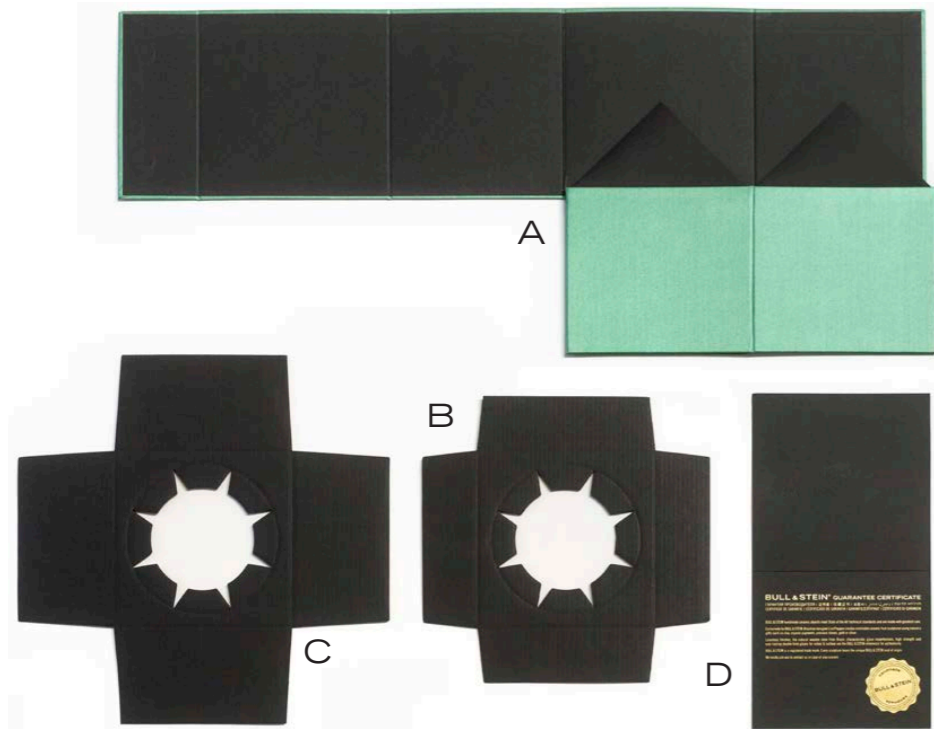

by *Lisa Perren*

LUXURY GIFTBOX

for medium plus apple / pear / pomegranate

BULL & STEIN®

weight 288g incl. Guarantee Certificate

luxury giftbox

For an elegant exclusive packaging-solution.
 Including Guarantee Certificate with
 gold-stamped signature of the Brazilian
 artist, Lisa Pappon.
 € 5,80/ unit (dozen)