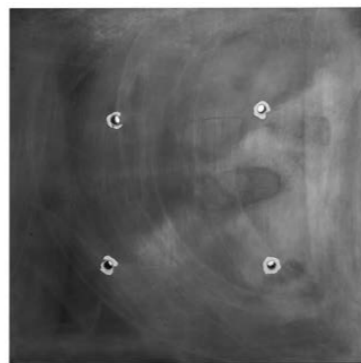

zinc pedestal

ZINC PEDESTAL – ACID TREATED

Zinc sheet for indoor and outdoor use. Weighted with filling compound and optionally with a fastening system for additional security.

50 cm x 50 cm x 20 cm
60 cm x 60 cm x 20 cm
80 cm x 80 cm x 20 cm normal
80 cm x 80 cm x 20 cm strong
90 cm x 90 cm x 20 cm
100 cm x 100 cm x 12 cm
100 cm x 100 cm x 20 cm normal
100 cm x 100 cm x 20 cm strong
100 cm x 100 cm x 30 cm
120 cm x 120 cm x 12 cm
120 cm x 120 cm x 20 cm

SCREW FIXATION SYSTEM

fastening system for outdoor sculptures in fibre-resin
incl. 10mm screws in desired length and template for positioning
fixation-holes on a pedestal or any sub-surface

top view

bottom view