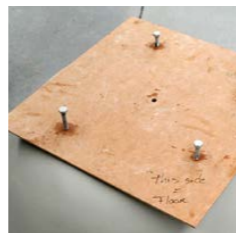

zinc pedestal

ZINC PEDESTAL – ACID TREATED

Zinc sheet for indoor and outdoor use. Weighted with filling compound and optionally with a fastening system for additional security.

50 cm x 50 cm x 20 cm
60 cm x 60 cm x 20 cm
80 cm x 80 cm x 20 cm normal
80 cm x 80 cm x 20 cm strong
90 cm x 90 cm x 20 cm
100 cm x 100 cm x 12 cm
100 cm x 100 cm x 20 cm normal
100 cm x 100 cm x 20 cm strong
100 cm x 100 cm x 30 cm
120 cm x 120 cm x 12 cm
120 cm x 120 cm x 20 cm

SCREW FIXATION SYSTEM

fastening system for outdoor sculptures in fibre-resin
incl. 10mm screws in desired length and template for positioning
fixation-holes on a pedestal or any sub-surface

top view

bottom view