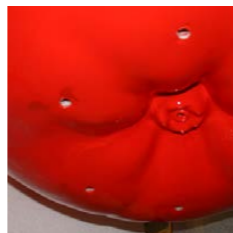

zinc pedestal

ZINC PEDESTAL – ACID TREATED

Zinc sheet for indoor and outdoor use. Weighted with filling compound and optionally with a fastening system for additional security.

50 cm x 50 cm x 20 cm
60 cm x 60 cm x 20 cm
80 cm x 80 cm x 20 cm normal
80 cm x 80 cm x 20 cm strong
90 cm x 90 cm x 20 cm
100 cm x 100 cm x 12 cm
100 cm x 100 cm x 20 cm normal
100 cm x 100 cm x 20 cm strong
100 cm x 100 cm x 30 cm
120 cm x 120 cm x 12 cm
120 cm x 120 cm x 20 cm

SCREW FIXATION SYSTEM

fastening system for outdoor sculptures in fibre-resin
incl. 10mm screws in desired length and template for positioning
fixation-holes on a pedestal or any sub-surface

top view

bottom view